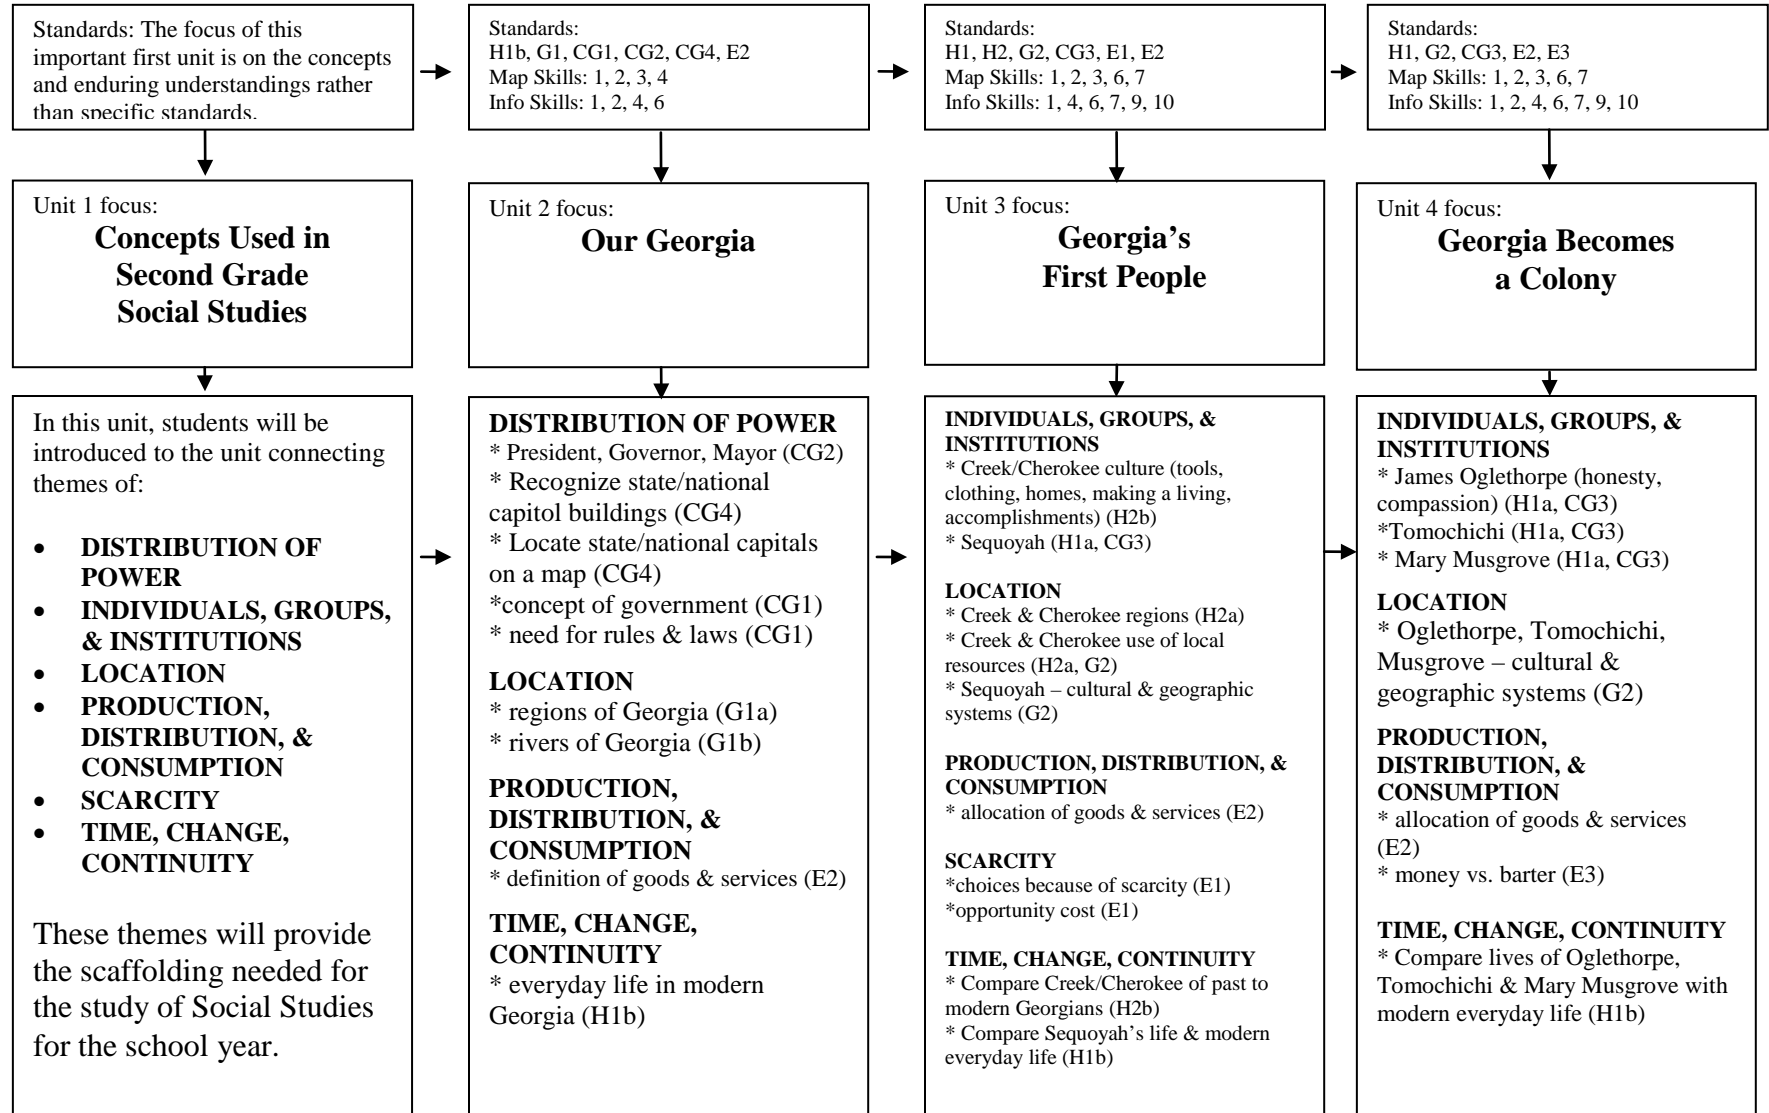

The following instructional plan is part of a GaDOE collection of Unit Frameworks, Performance Tasks, examples of Student Work, and Teacher Commentary. Many more GaDOE approved instructional plans are available by using the Search Standards feature located on GeorgiaStandards.Org.

Social Studies Curriculum Map: Second Grade

Social Studies Curriculum Map: Second Grade